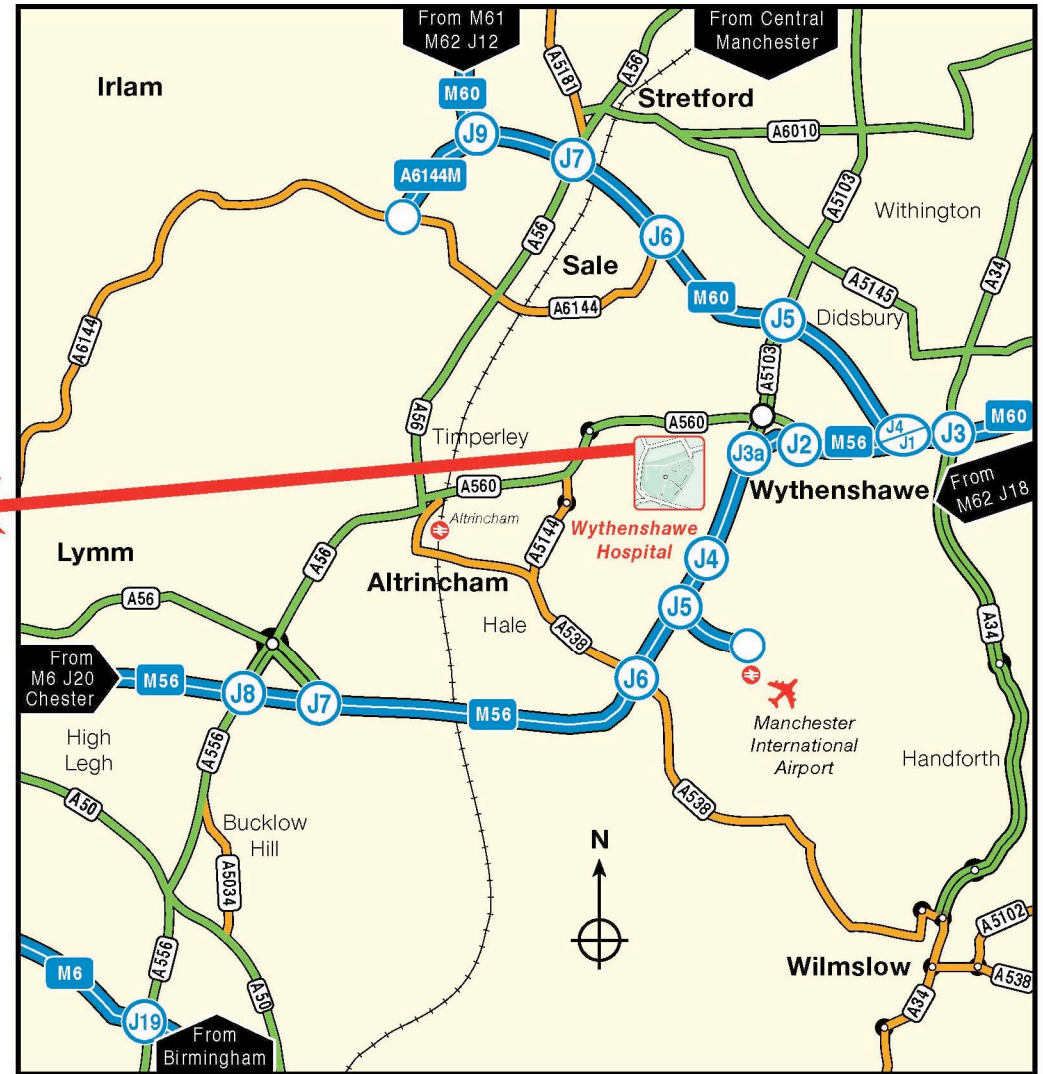

By Train

Altrincham is the nearest railway station. Manchester Airport also has a station. The Hospital is a short taxi ride from either station. For further train service information, please telephone the National Rail Enquiry Line on 08457 48 49 50.

By Bus

The following buses include Wythenshawe Hospital in their route: 11, 19/19A, 19B/19/c, 84, 104, 109, 177, 178, 179, 196, 276, 368. Call GMPTE on 0161 228 7811, or visit www.gmppte.com for bus times.

From the East - M60

Leave the M60 at junction 4 and join the M56. Leave the M56 at junction 2 and take the second exit at the roundabout onto the A560 towards Altrincham. Continue ahead over the next two roundabouts. After 1 mile turn left into Southmor Road and continue to follow this until you reach the Hospital.

From the North & West - M60

Leave the M60 at junction 5 and head south on the A5103. Take the slip road exit at junction 3a of the M56, taking the third exit at the roundabout to join the A560 towards Altrincham. After 1 mile turn left into Southmor Road and continue to follow this until you reach the Hospital.