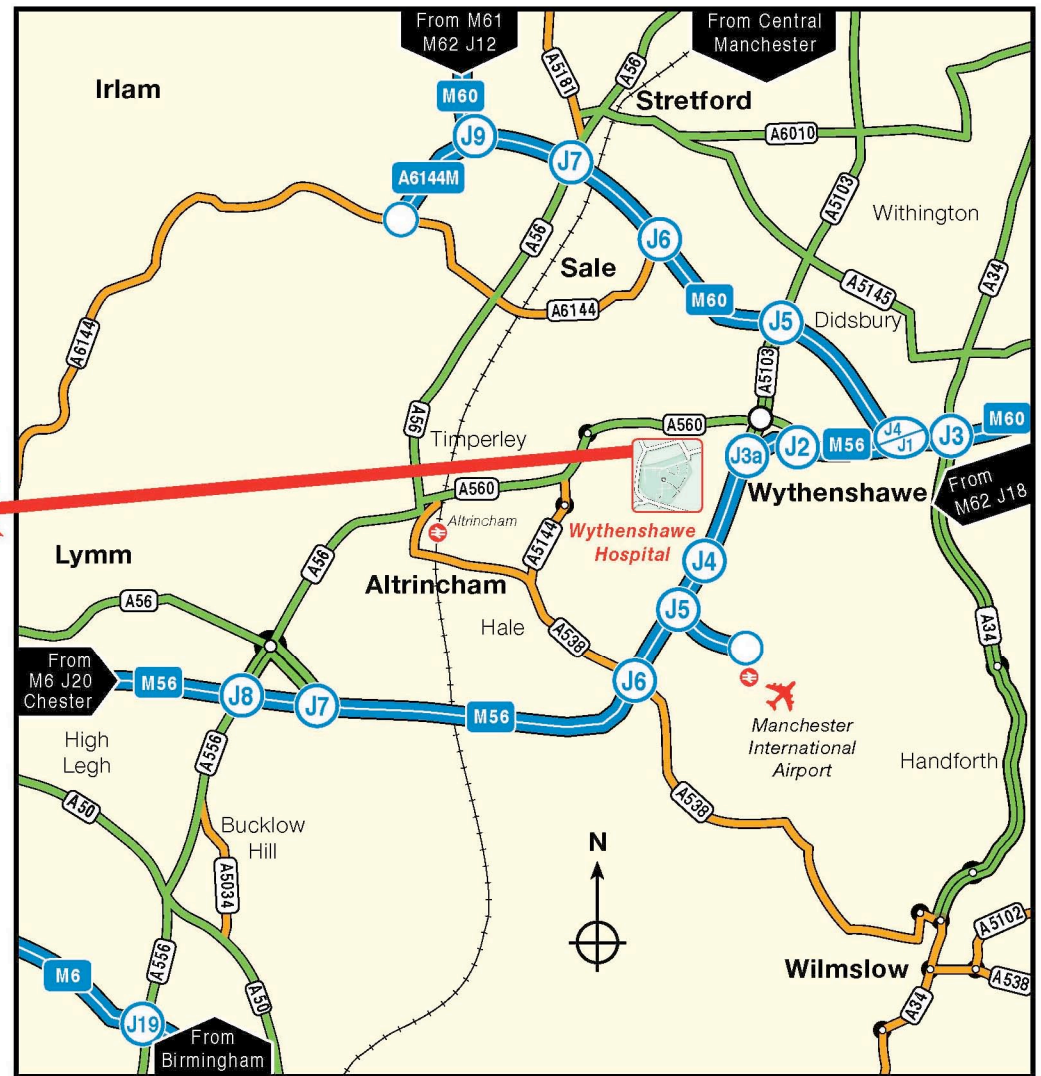

By Train

Altrincham is the nearest railway station. Manchester Airport also has a station. The Hospital is a short taxi ride from either station. For further train service information, please telephone the National Rail Enquiry Line on 08457 48 49 50.

By Bus

The following buses include Wythenshawe Hospital in their route: 11, 19/19A, 19B/19/c, 84, 104, 109, 177, 178, 179, 196, 276, 368. Call GMPTE on 0161 228 7811, or visit www.gmpTE.com for bus times.

From the East - M60

Leave the M60 at junction 4 and join the M56. Leave the M56 at junction 2 and take the second exit at the roundabout onto the A560 towards Altrincham. Continue ahead over the next two roundabouts. After 1 mile turn left into Southmoor Road and continue to follow this until you reach the Hospital.

From the North & West - M60

Leave the M60 at junction 5 and head south on the A5103. Take the slip road exit at junction 3a of the M56, taking the third exit at the roundabout to join the A560 towards Altrincham. After 1 mile turn left into Southmoor Road and continue to follow this until you reach the Hospital.